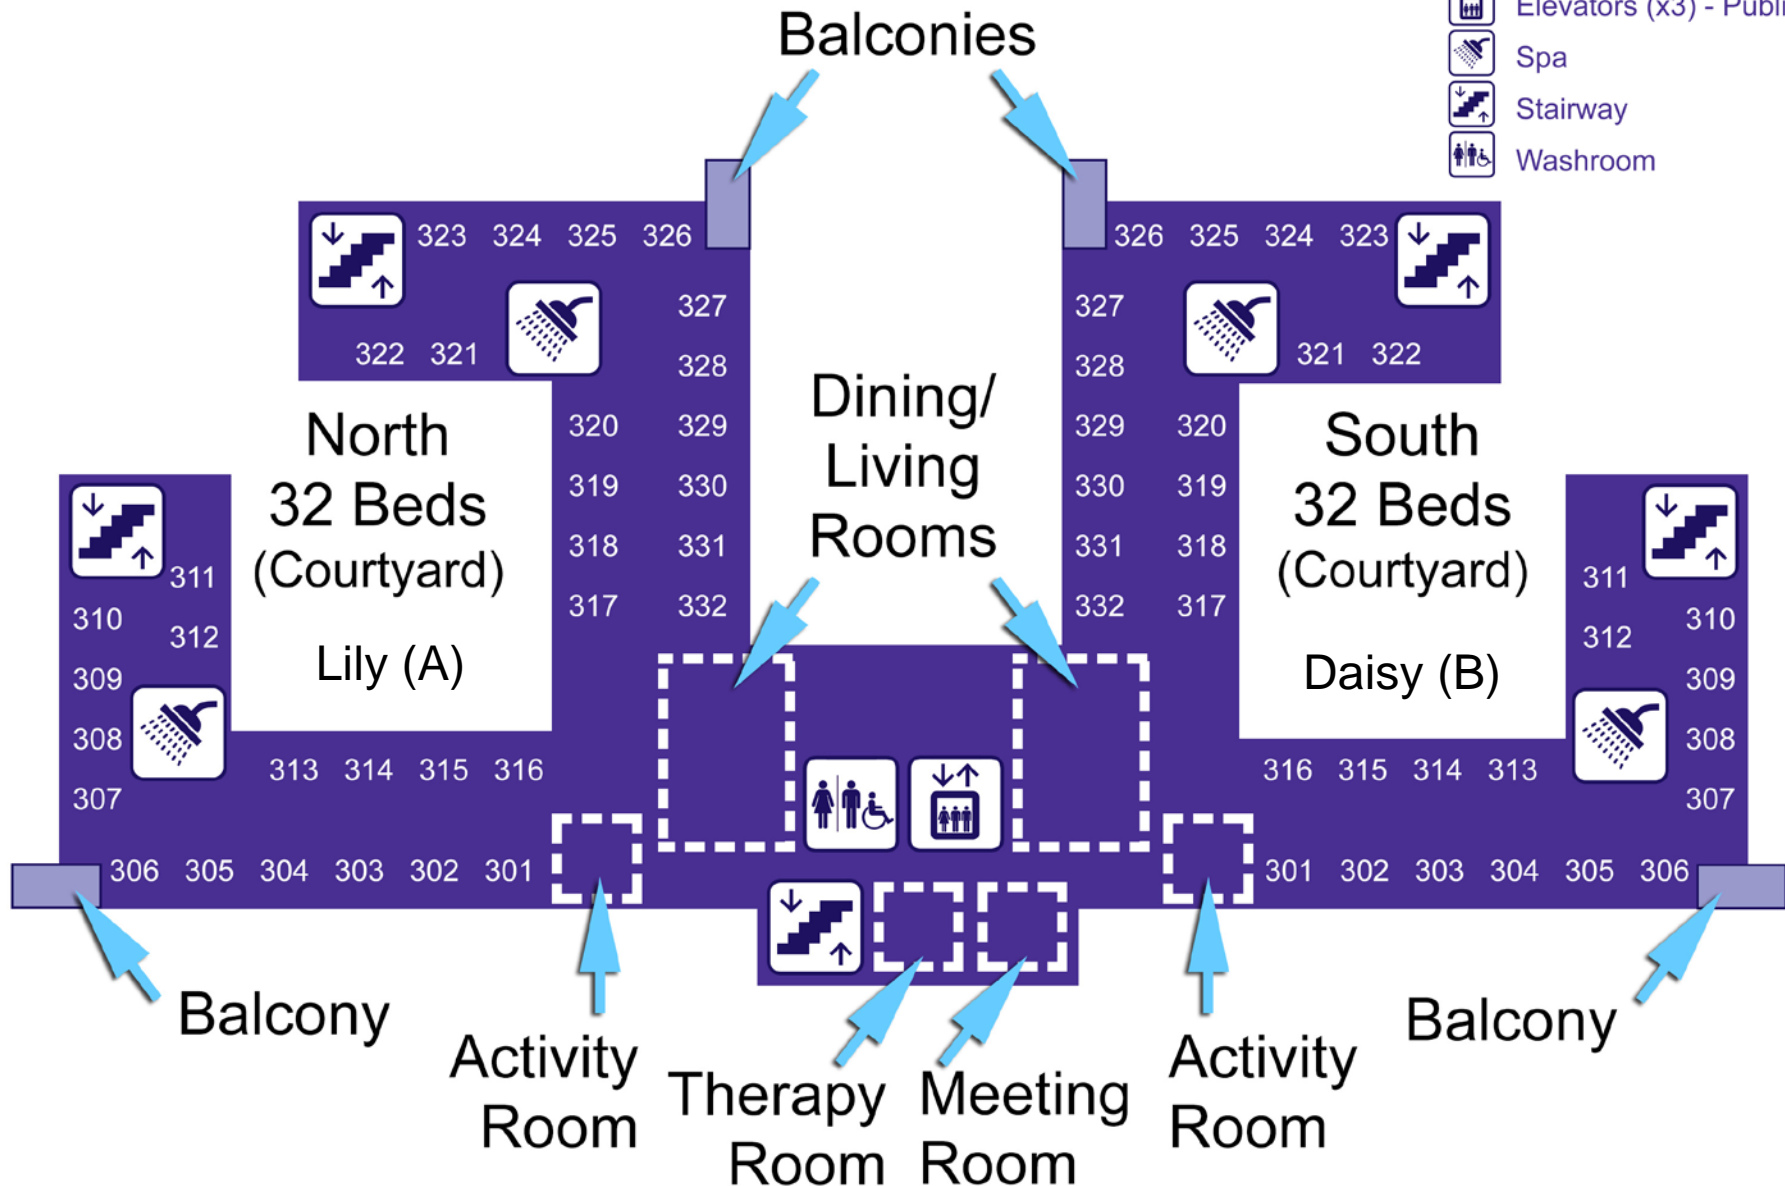

Initialisms

- HRM: Hogarth Riverview Manor
- SLGA: Sister Leila Greco Apartments
- BSC: Behavioural Sciences Centre

North: Daffodil Residence Area, **South:** Administration and Support Staff Service Areas

Legend

-  Behavioural Sciences Centre (BSC)
-  Elevators (x3) - Public Access
-  Entrance
-  Information/Security
-  Spa
-  Stairway
-  Washroom

Lavender (A) and Bluebell (B) Residence Areas

Legend

-  Elevators (x3) - Public Access
-  Spa
-  Stairway
-  Washroom

Lily (A) and Daisy (B) Residence Areas

Legend

-  Elevators (x3) - Public Access
-  Spa
-  Stairway
-  Washroom

Iris (A) and Lilac (B) Residence Areas

Legend

-  Elevators (x3) - Public Access
-  Spa
-  Stairway
-  Washroom

Marigold (A) and Orchid (B) Residence Areas

Legend

-  Elevators (x3) - Public Access
-  Spa
-  Stairway
-  Washroom

Rose (A) and Tulip (B) Residence Areas

Legend

-  Elevators (x3) - Public Access
-  Spa
-  Stairway
-  Washroom