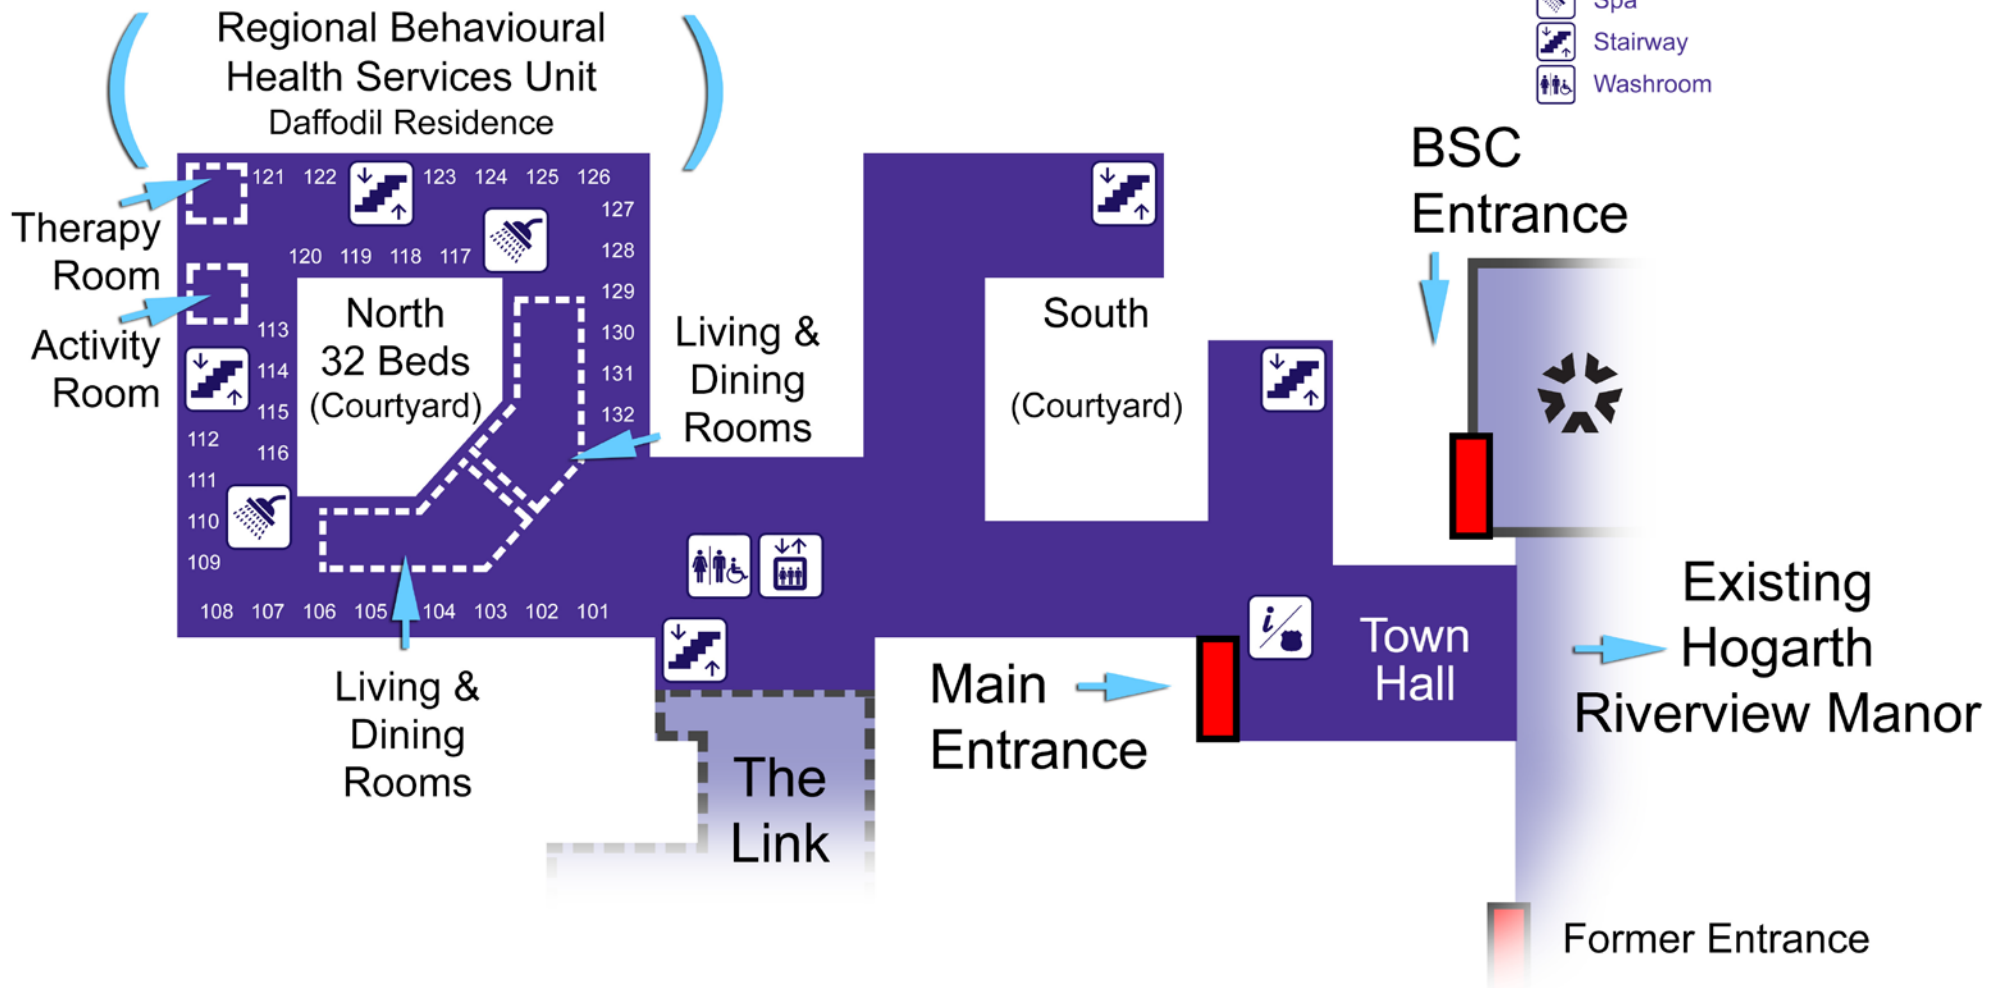

Initialisms

- HRM: Hogarth Riverview Manor
- SLGA: Sister Leila Greco Apartments
- BSC: Behavioural Sciences Centre

North: Daffodil Residence Area, **South:** Administration and Support Staff Service Areas

Legend

-  Behavioural Sciences Centre (BSC)
-  Elevators (x3) - Public Access
-  Entrance
-  Information/Security
-  Spa
-  Stairway
-  Washroom

Lavender (A) and Bluebell (B) Residence Areas

Legend

-  Elevators (x3) - Public Access
-  Spa
-  Stairway
-  Washroom

Lily (A) and Daisy (B) Residence Areas

Legend

-  Elevators (x3) - Public Access
-  Spa
-  Stairway
-  Washroom

Iris (A) and Lilac (B) Residence Areas

Legend

-  Elevators (x3) - Public Access
-  Spa
-  Stairway
-  Washroom

Trillium (A) and Violet (B) Residence Areas

Legend

-  Elevators (x3) - Public Access
-  Spa
-  Stairway
-  Washroom