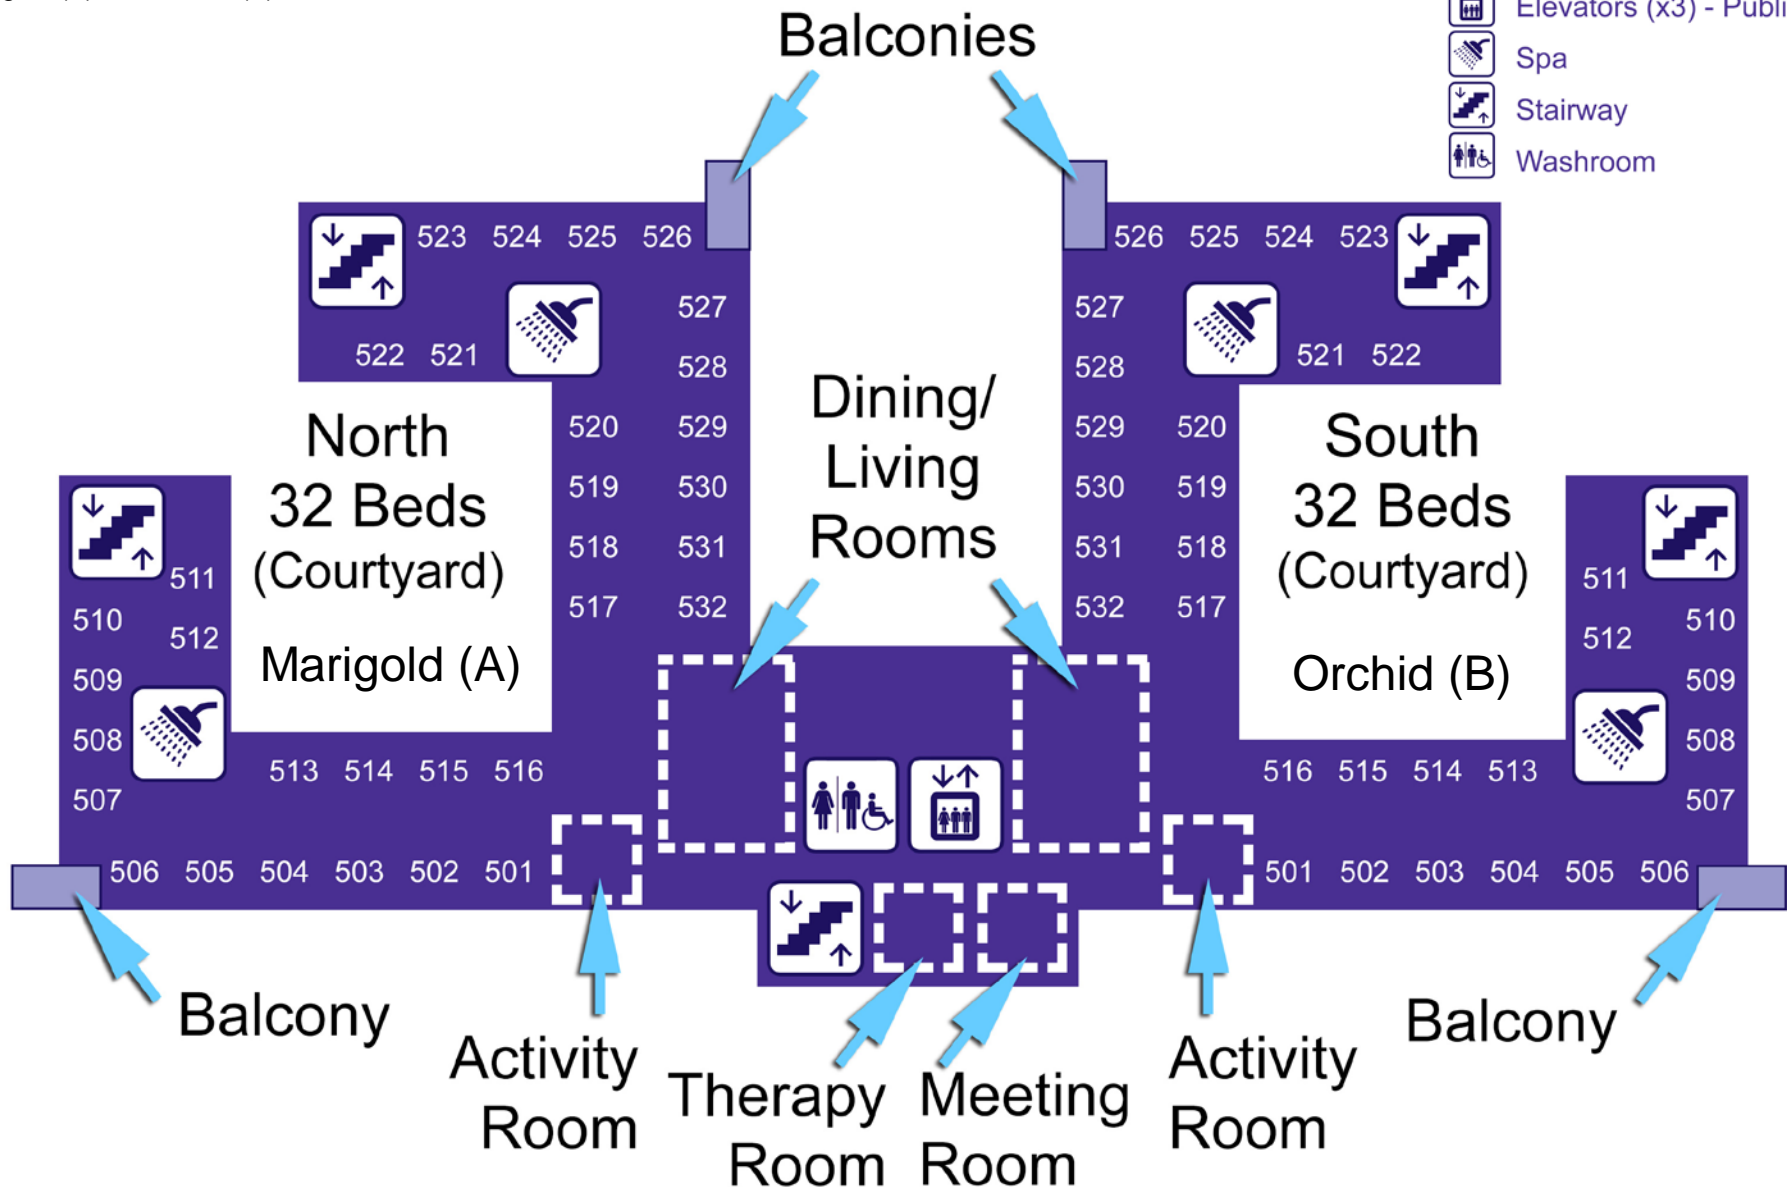

Legend

-  Behavioural Sciences Centre (BSC)
-  Elevators (x3) - Public Access
-  Entrance
-  Information/Security
-  Spa
-  Stairway
-  Washroom

Lavender (A) and Bluebell (B) Residence Areas

Legend

-  Elevators (x3) - Public Access
-  Spa
-  Stairway
-  Washroom

Lily (A) and Daisy (B) Residence Areas

Legend

-  Elevators (x3) - Public Access
-  Spa
-  Stairway
-  Washroom

Iris (A) and Lilac (B) Residence Areas

Legend

-  Elevators (x3) - Public Access
-  Spa
-  Stairway
-  Washroom

Marigold (A) and Orchid (B) Residence Areas

Legend

-  Elevators (x3) - Public Access
-  Spa
-  Stairway
-  Washroom

Rose (A) and Tulip (B) Residence Areas

Legend

-  Elevators (x3) - Public Access
-  Spa
-  Stairway
-  Washroom

Trillium (A) and Violet (B) Residence Areas

Legend

-  Elevators (x3) - Public Access
-  Spa
-  Stairway
-  Washroom