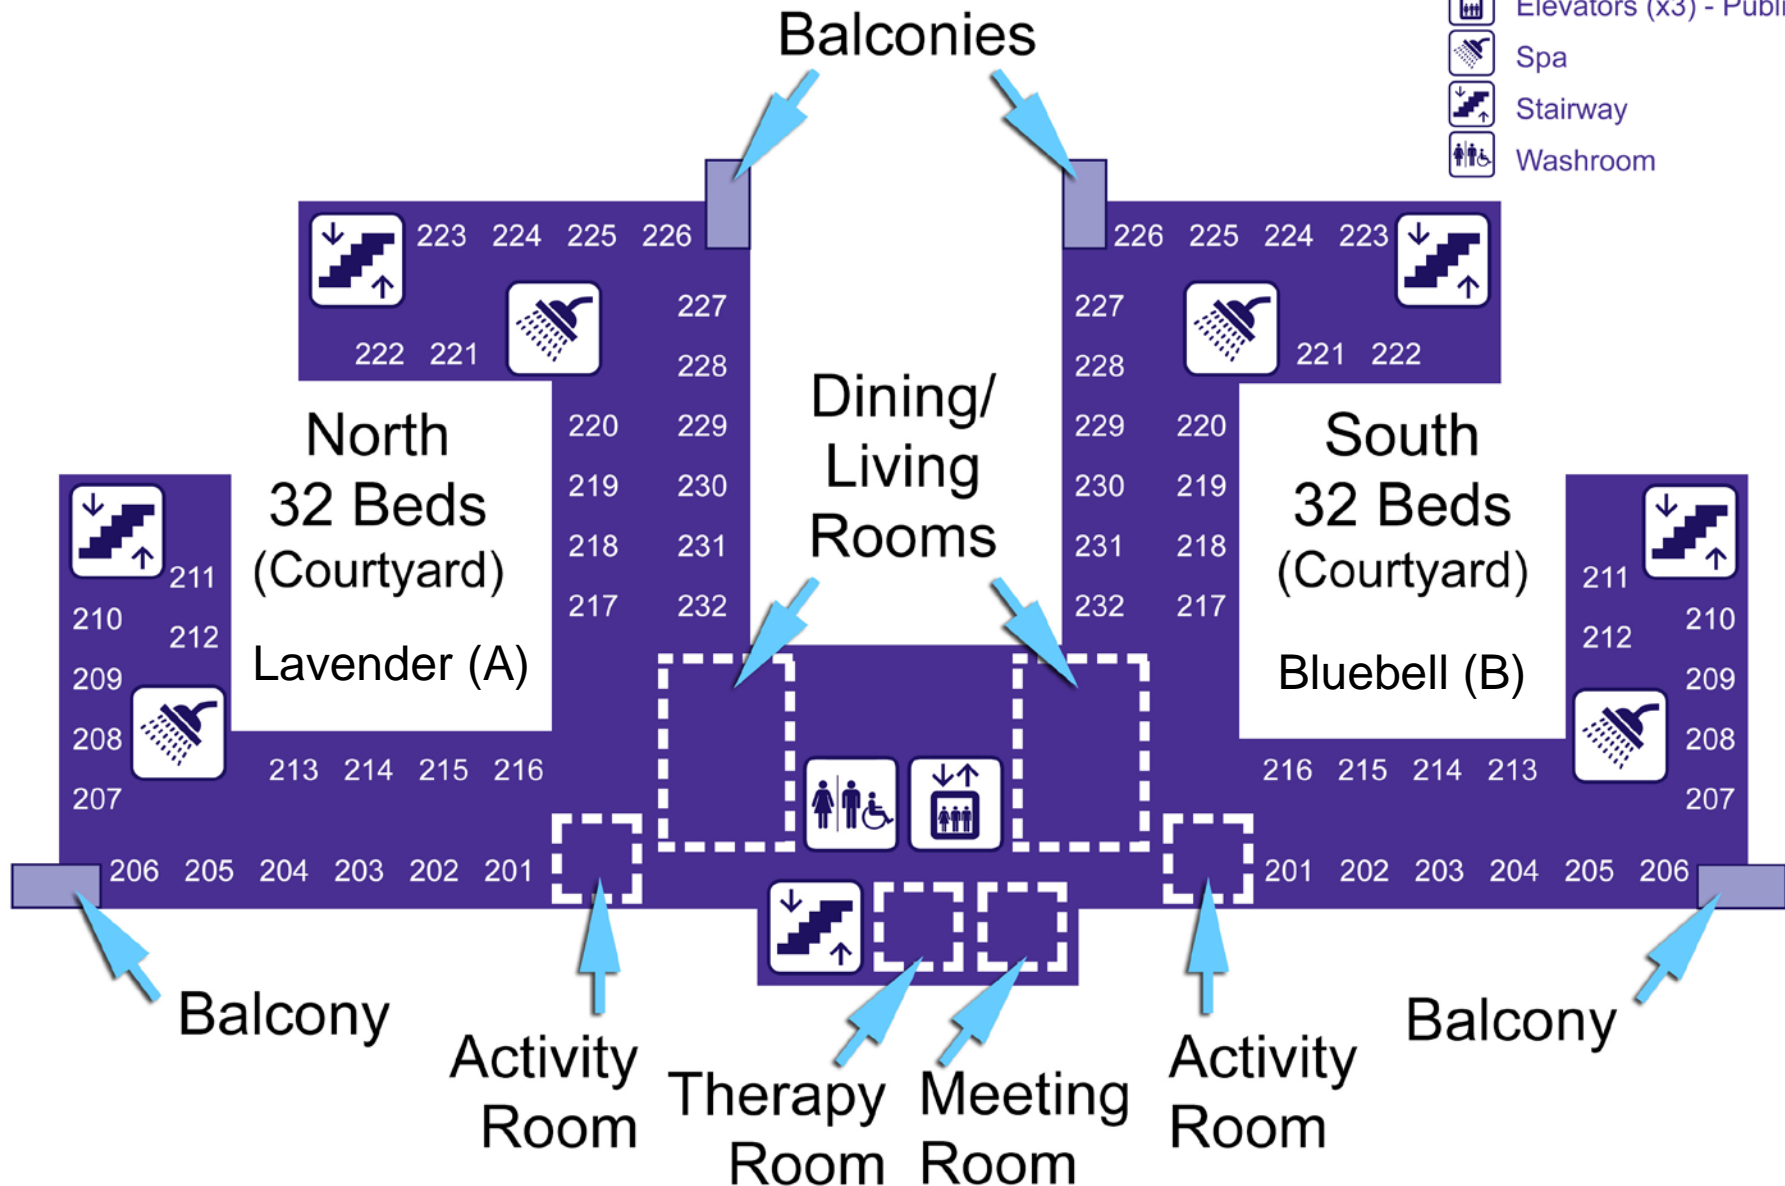

Initialisms

- HRM: Hogarth Riverview Manor
- SLGA: Sister Leila Greco Apartments
- BSC: Behavioural Sciences Centre

North: Daffodil Residence Area, **South:** Administration and Support Staff Service Areas

Legend

-  Behavioural Sciences Centre (BSC)
-  Elevators (x3) - Public Access
-  Entrance
-  Information/Security
-  Spa
-  Stairway
-  Washroom

Lavender (A) and Bluebell (B) Residence Areas

Legend

-  Elevators (x3) - Public Access
-  Spa
-  Stairway
-  Washroom

Lily (A) and Daisy (B) Residence Areas

Legend

-  Elevators (x3) - Public Access
-  Spa
-  Stairway
-  Washroom

Iris (A) and Lilac (B) Residence Areas

Legend

-  Elevators (x3) - Public Access
-  Spa
-  Stairway
-  Washroom

Marigold (A) and Orchid (B) Residence Areas

Legend

-  Elevators (x3) - Public Access
-  Spa
-  Stairway
-  Washroom

Rose (A) and Tulip (B) Residence Areas

Legend

-  Elevators (x3) - Public Access
-  Spa
-  Stairway
-  Washroom