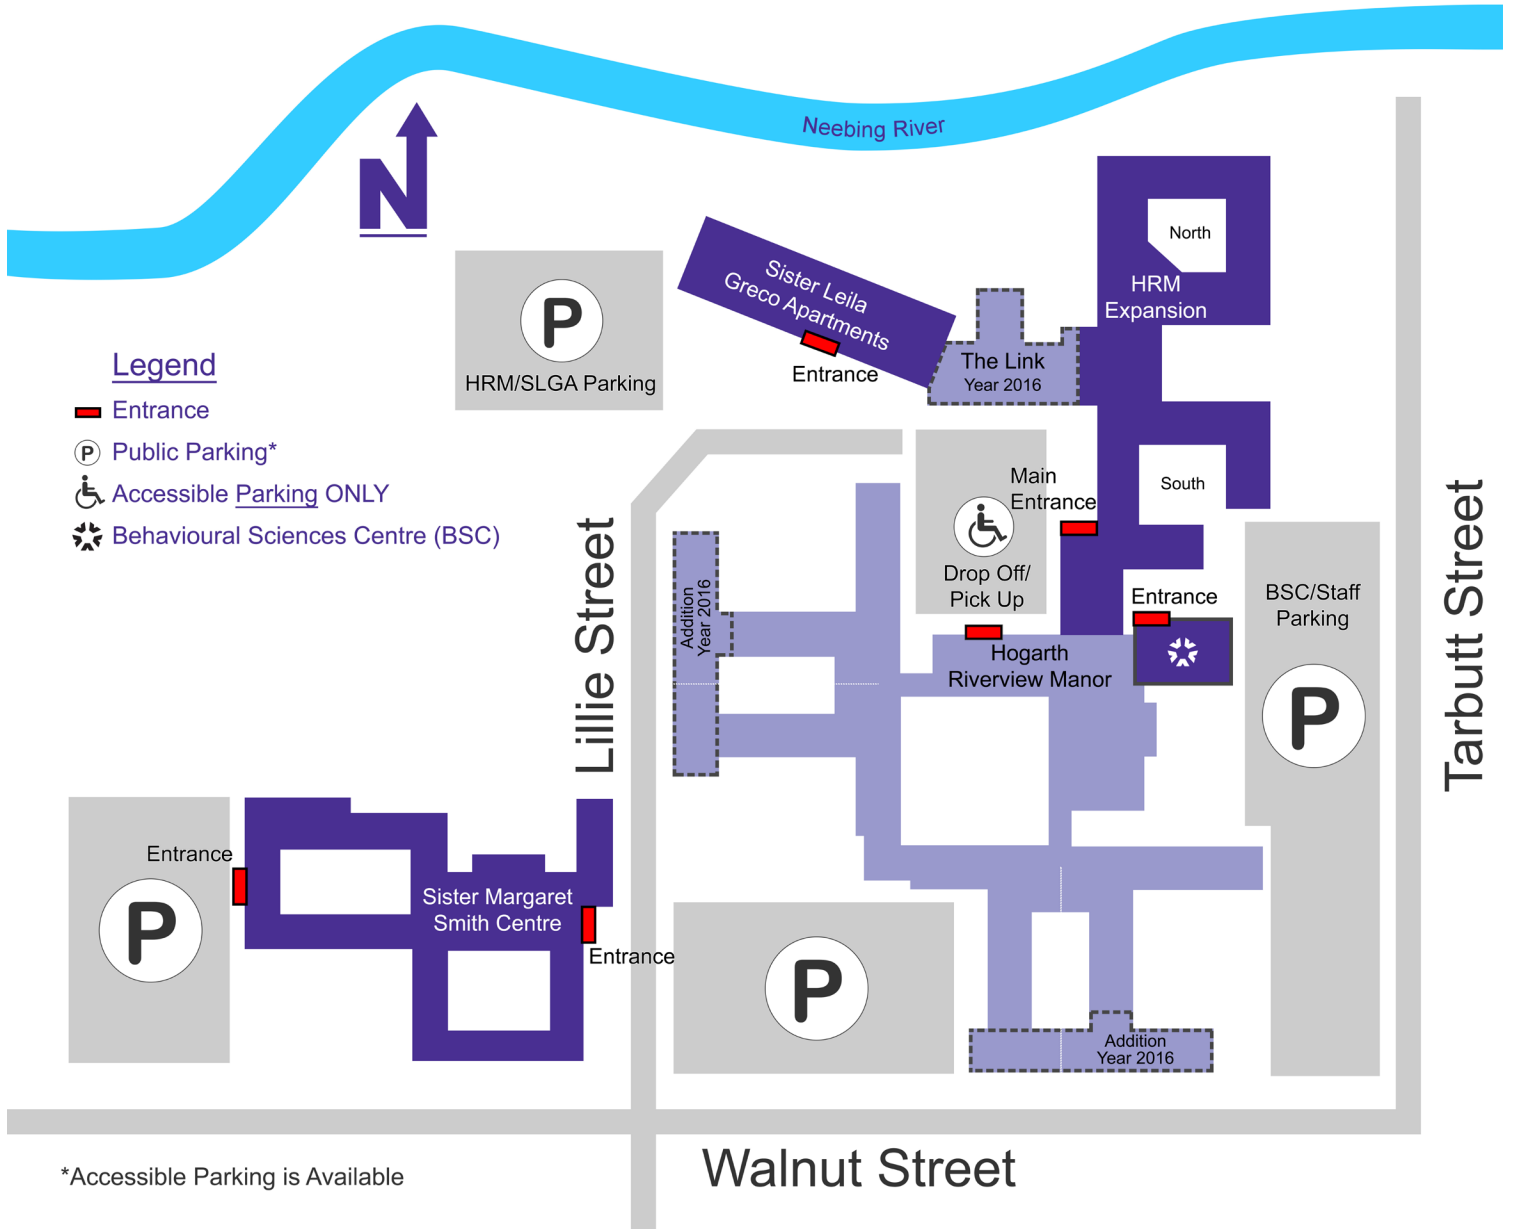

Initialisms

- HRM: Hogarth Riverview Manor
- SLGA: Sister Leila Greco Apartments
- BSC: Behavioural Sciences Centre

North: Daffodil Residence Area, **South:** Administration and Support Staff Service Areas

Legend

-  Behavioural Sciences Centre (BSC)
-  Elevators (x3) - Public Access
-  Entrance
-  Information/Security
-  Spa
-  Stairway
-  Washroom

Lavender (A) and Bluebell (B) Residence Areas

Legend

-  Elevators (x3) - Public Access
-  Spa
-  Stairway
-  Washroom

Lily (A) and Daisy (B) Residence Areas

Legend

-  Elevators (x3) - Public Access
-  Spa
-  Stairway
-  Washroom

Iris (A) and Lilac (B) Residence Areas

Legend

-  Elevators (x3) - Public Access
-  Spa
-  Stairway
-  Washroom

Trillium (A) and Violet (B) Residence Areas

Legend

-  Elevators (x3) - Public Access
-  Spa
-  Stairway
-  Washroom