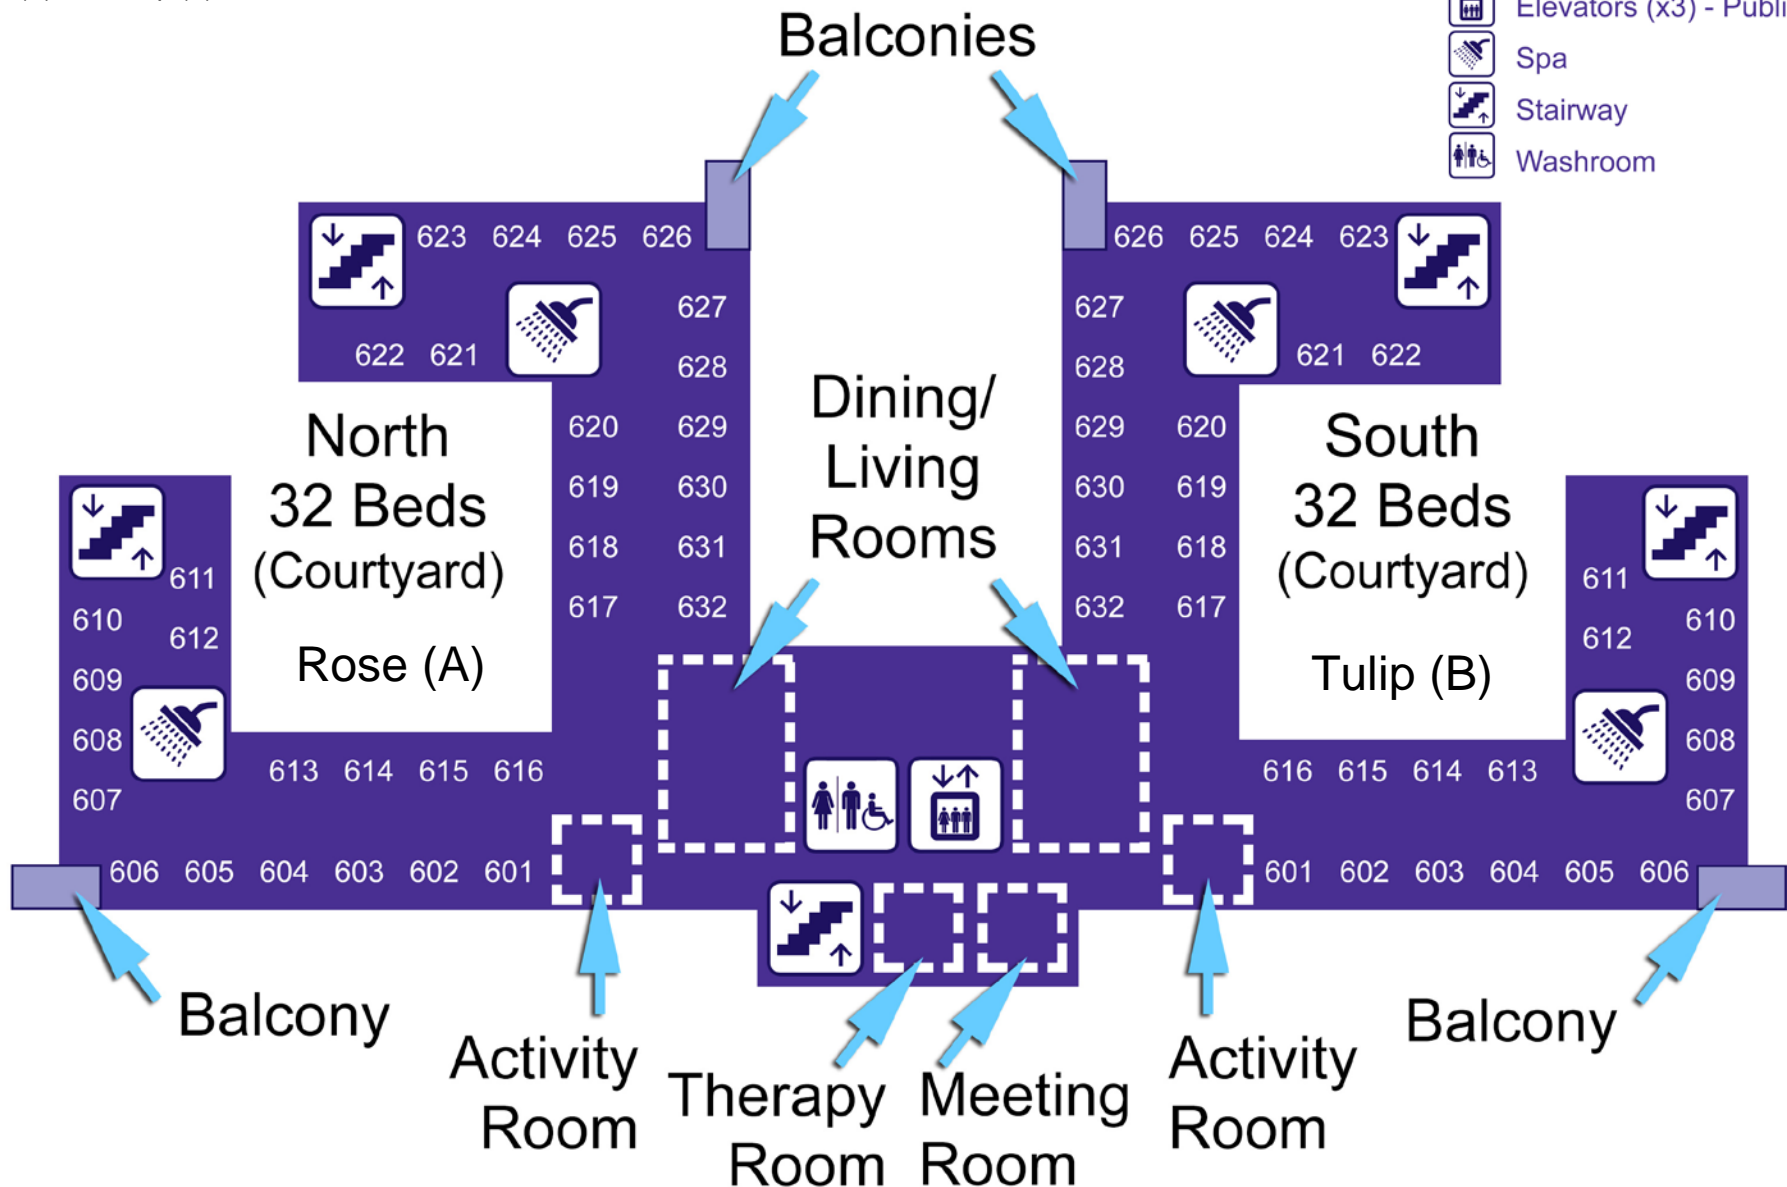

Legend

-  Behavioural Sciences Centre (BSC)
-  Elevators (x3) - Public Access
-  Entrance
-  Information/Security
-  Spa
-  Stairway
-  Washroom

Lavender (A) and Bluebell (B) Residence Areas

Legend

-  Elevators (x3) - Public Access
-  Spa
-  Stairway
-  Washroom

Lily (A) and Daisy (B) Residence Areas

Legend

-  Elevators (x3) - Public Access
-  Spa
-  Stairway
-  Washroom

Iris (A) and Lilac (B) Residence Areas

Legend

-  Elevators (x3) - Public Access
-  Spa
-  Stairway
-  Washroom

Marigold (A) and Orchid (B) Residence Areas

Legend

-  Elevators (x3) - Public Access
-  Spa
-  Stairway
-  Washroom

Rose (A) and Tulip (B) Residence Areas

Legend

-  Elevators (x3) - Public Access
-  Spa
-  Stairway
-  Washroom

Trillium (A) and Violet (B) Residence Areas

Legend

-  Elevators (x3) - Public Access
-  Spa
-  Stairway
-  Washroom