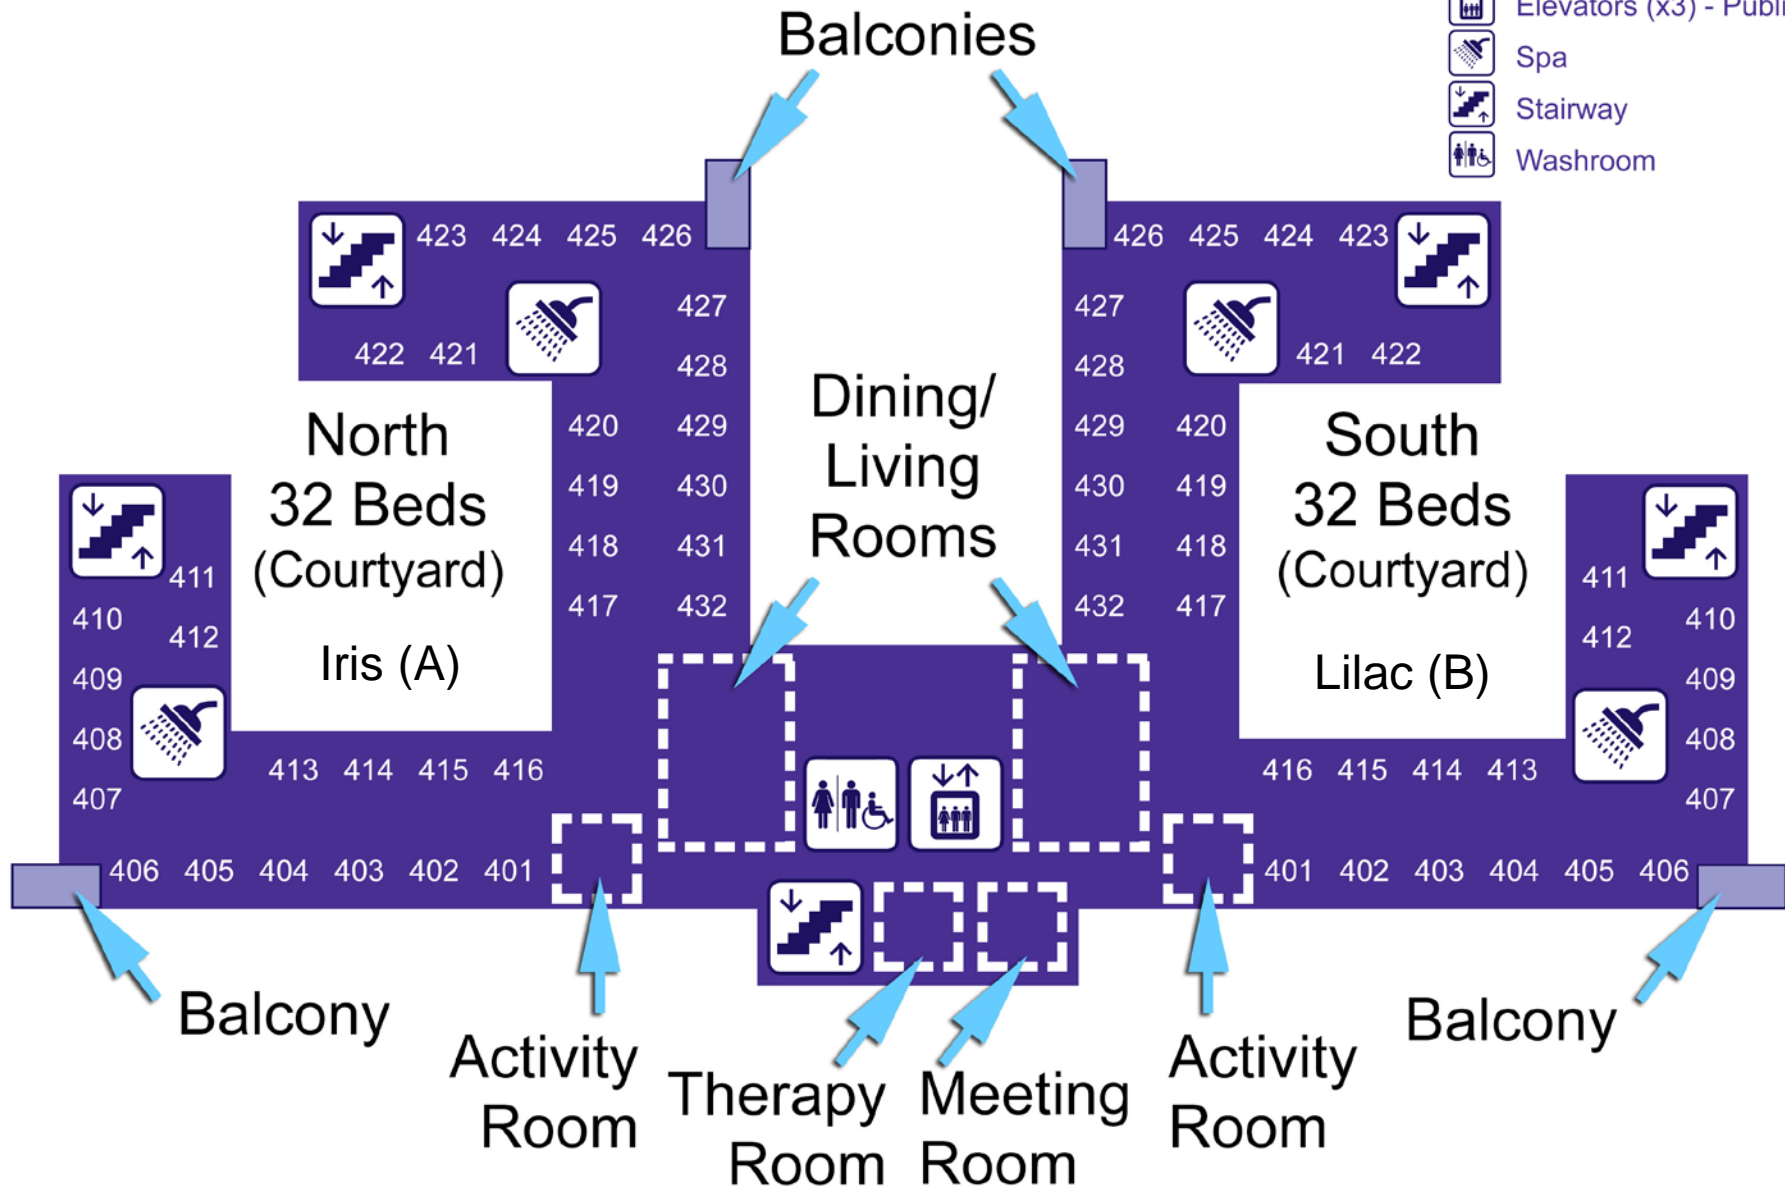

Legend

-  Behavioural Sciences Centre (BSC)
-  Elevators (x3) - Public Access
-  Entrance
-  Information/Security
-  Spa
-  Stairway
-  Washroom

Lavender (A) and Bluebell (B) Residence Areas

Legend

-  Elevators (x3) - Public Access
-  Spa
-  Stairway
-  Washroom

Lily (A) and Daisy (B) Residence Areas

Legend

-  Elevators (x3) - Public Access
-  Spa
-  Stairway
-  Washroom

Iris (A) and Lilac (B) Residence Areas

Legend

-  Elevators (x3) - Public Access
-  Spa
-  Stairway
-  Washroom

Marigold (A) and Orchid (B) Residence Areas

Legend

-  Elevators (x3) - Public Access
-  Spa
-  Stairway
-  Washroom

Rose (A) and Tulip (B) Residence Areas

Legend

-  Elevators (x3) - Public Access
-  Spa
-  Stairway
-  Washroom

Trillium (A) and Violet (B) Residence Areas

Legend

-  Elevators (x3) - Public Access
-  Spa
-  Stairway
-  Washroom